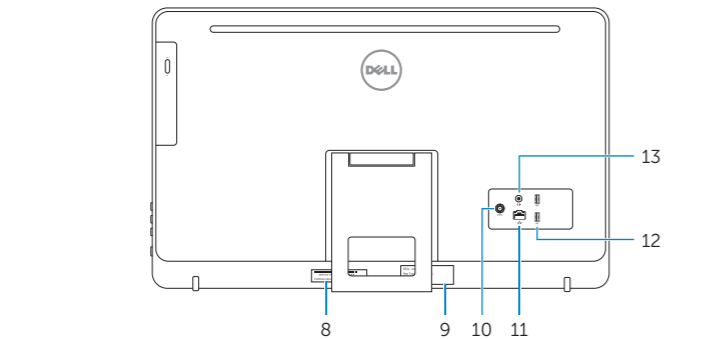

My Dell

Dell Saya | Dell Bilgisayarım

Dell của tôi | جهاز Dell الخاص بي

Features

Fitur | Özellikler | Tính năng | الميزات

1. Microphone (on computers with touchscreen display only)
2. Microphone (on computers with non-touchscreen display only)
3. Camera-status light
4. Camera
5. Media-card reader
6. USB 3.0 ports (2)
7. Headset port
8. Service Tag label
9. Regulatory label
10. Power-adaptor port
11. Network port
12. USB 2.0 ports (2)
13. Audio-out port
14. Power button
15. Screen off/on button
16. Brightness control buttons (2)
17. Optical drive (optional)